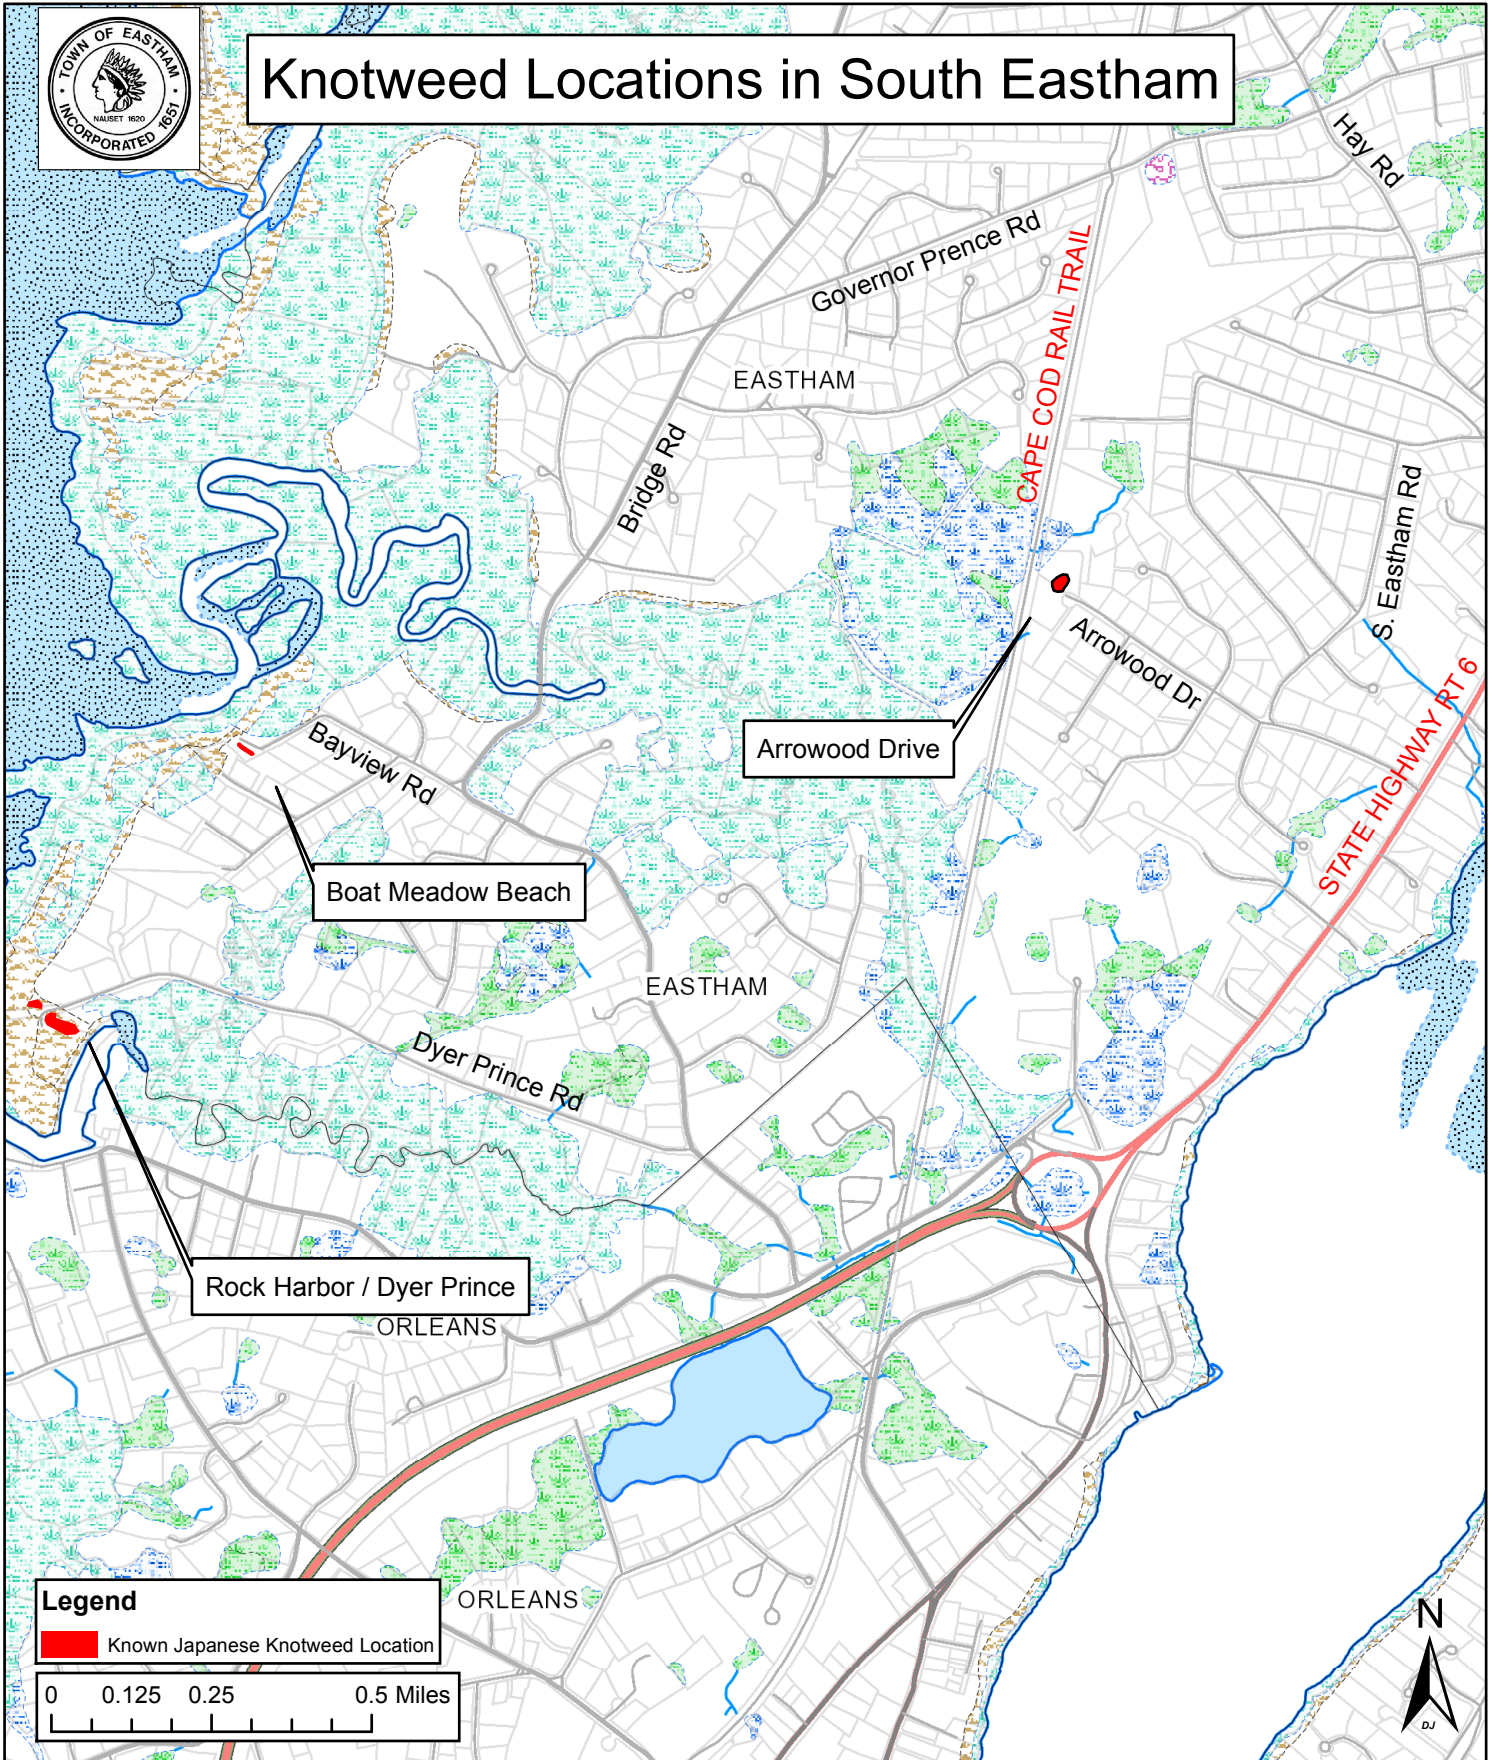

Knotweed Locations in North Eastham

Legend
Known Japanese Knotweed Locations

0 0.125 0.25 0.5 Miles

Knotweed Locations in Central Eastham

Legend

 Known Japanese Knotweed Location

0 0.125 0.25 0.5 Miles

Knotweed Locations in South Eastham

Legend

 Known Japanese Knotweed Location

0 0.125 0.25 0.5 Miles