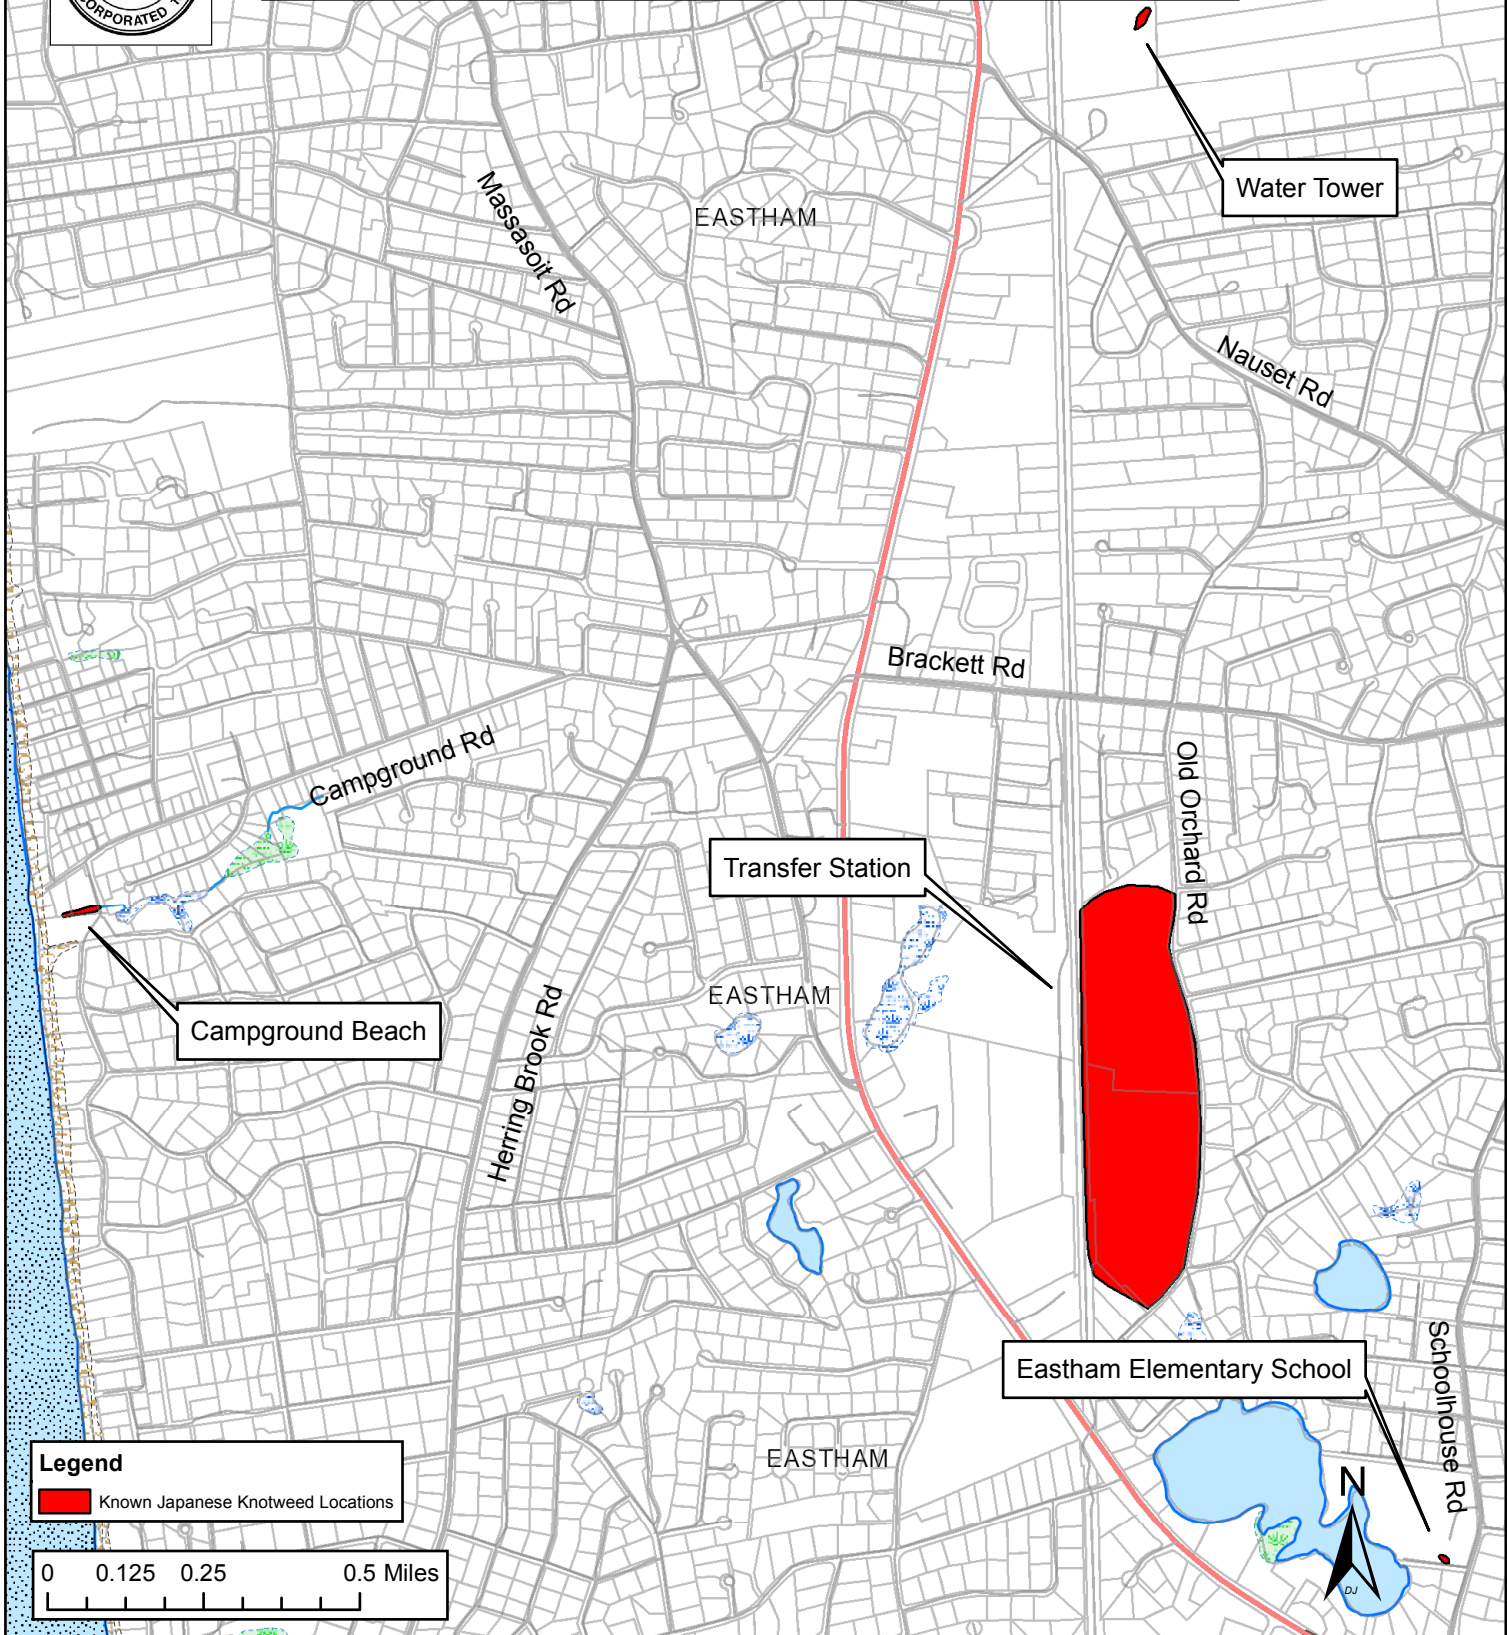

Knotweed Locations in North Eastham

Legend
Known Japanese Knotweed Locations

0 0.125 0.25 0.5 Miles

Knotweed Locations in Central Eastham

Legend

 Known Japanese Knotweed Location

0 0.125 0.25 0.5 Miles

Knotweed Locations in South Eastham

Legend

 Known Japanese Knotweed Location

0 0.125 0.25 0.5 Miles