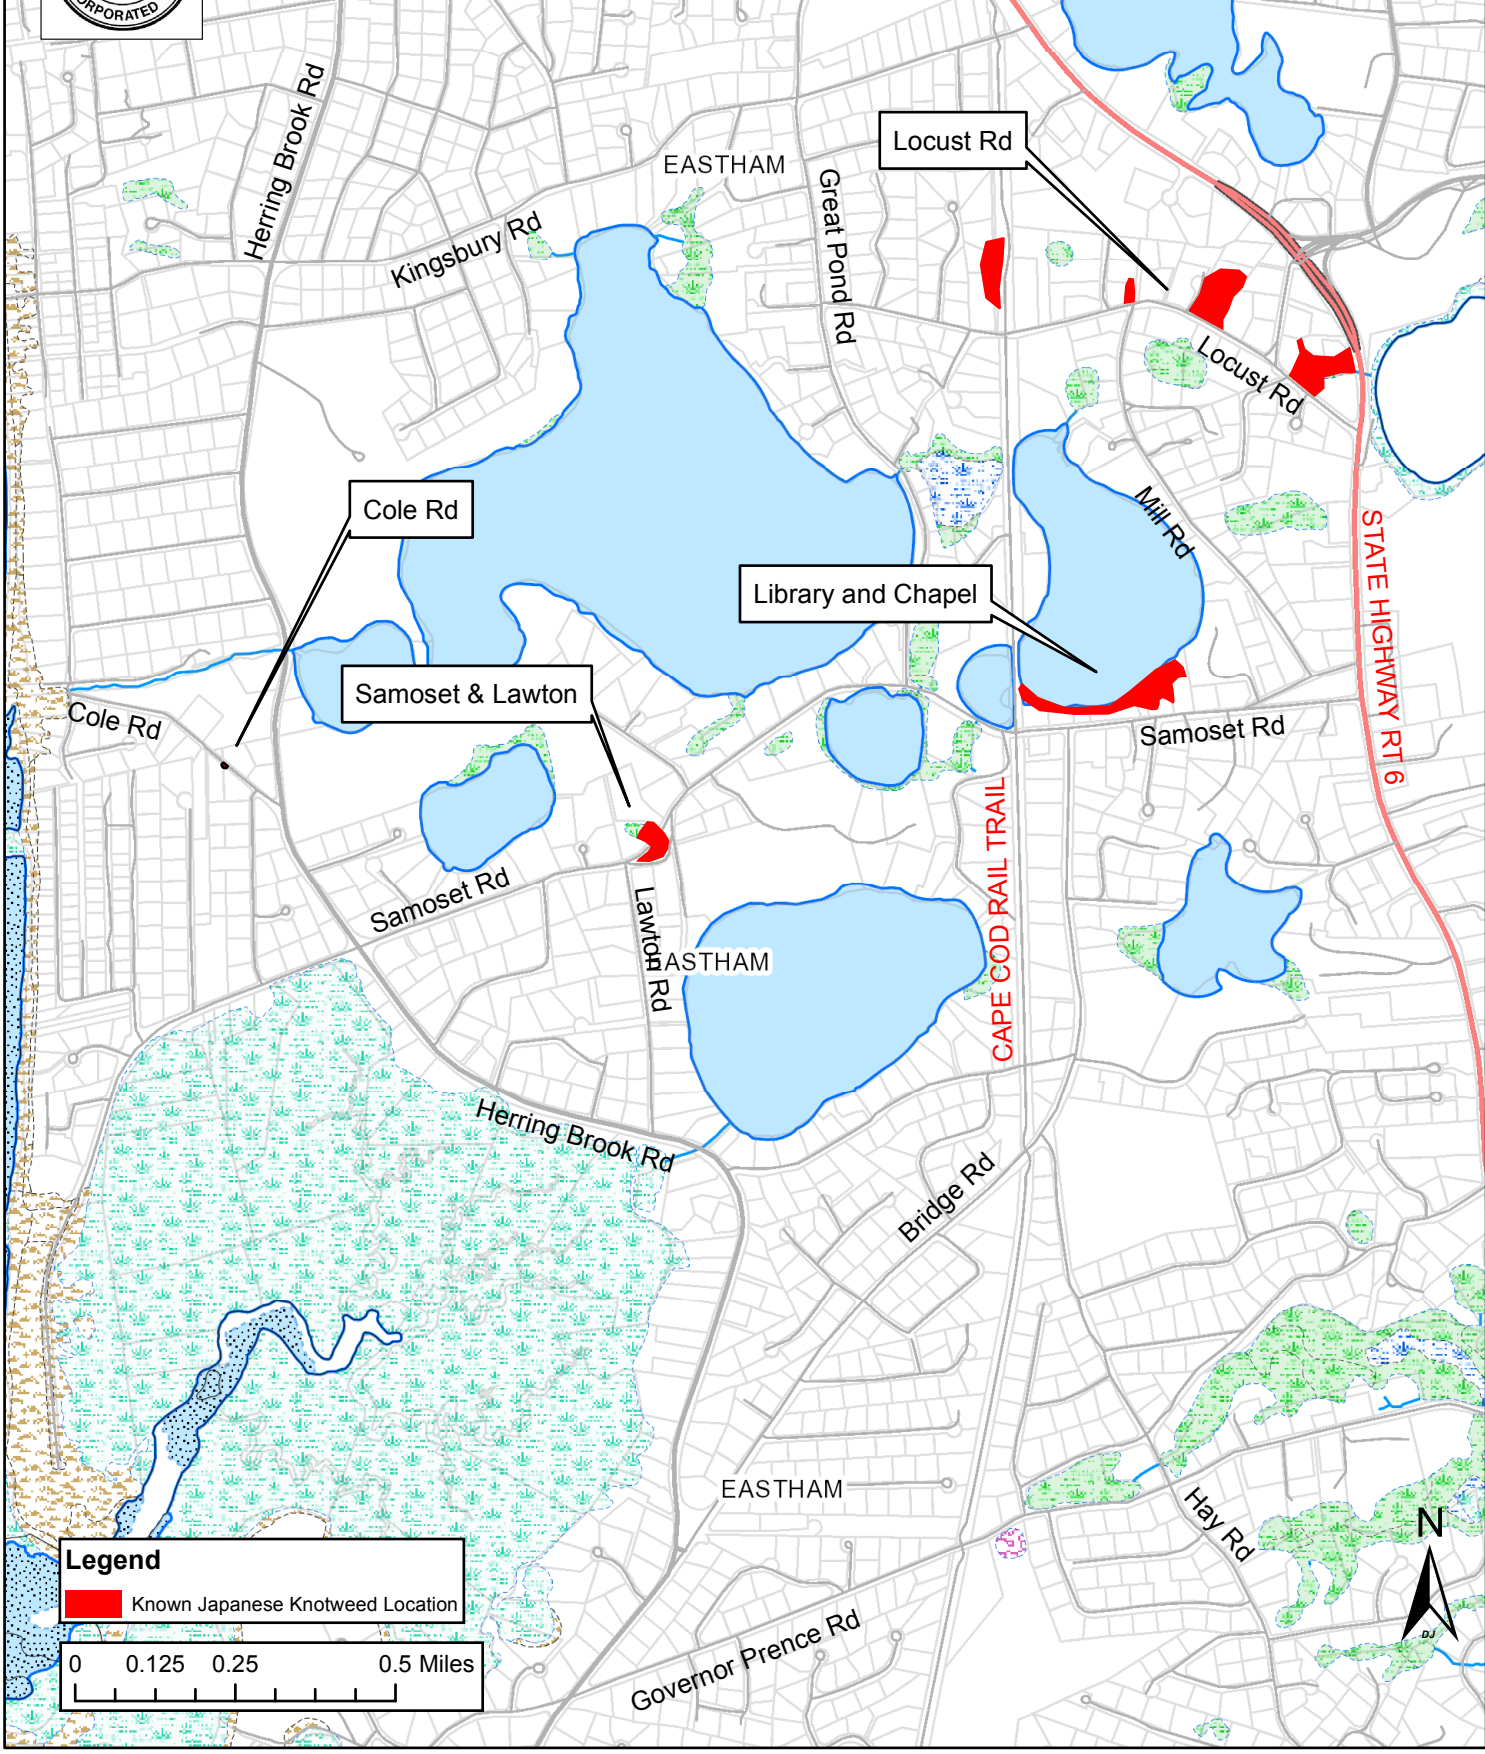

Knotweed Locations in North Eastham

Legend
Known Japanese Knotweed Locations

0 0.125 0.25 0.5 Miles

Knotweed Locations in Central Eastham

Legend

 Known Japanese Knotweed Location

0 0.125 0.25 0.5 Miles

Knotweed Locations in South Eastham

Legend

 Known Japanese Knotweed Location

0 0.125 0.25 0.5 Miles