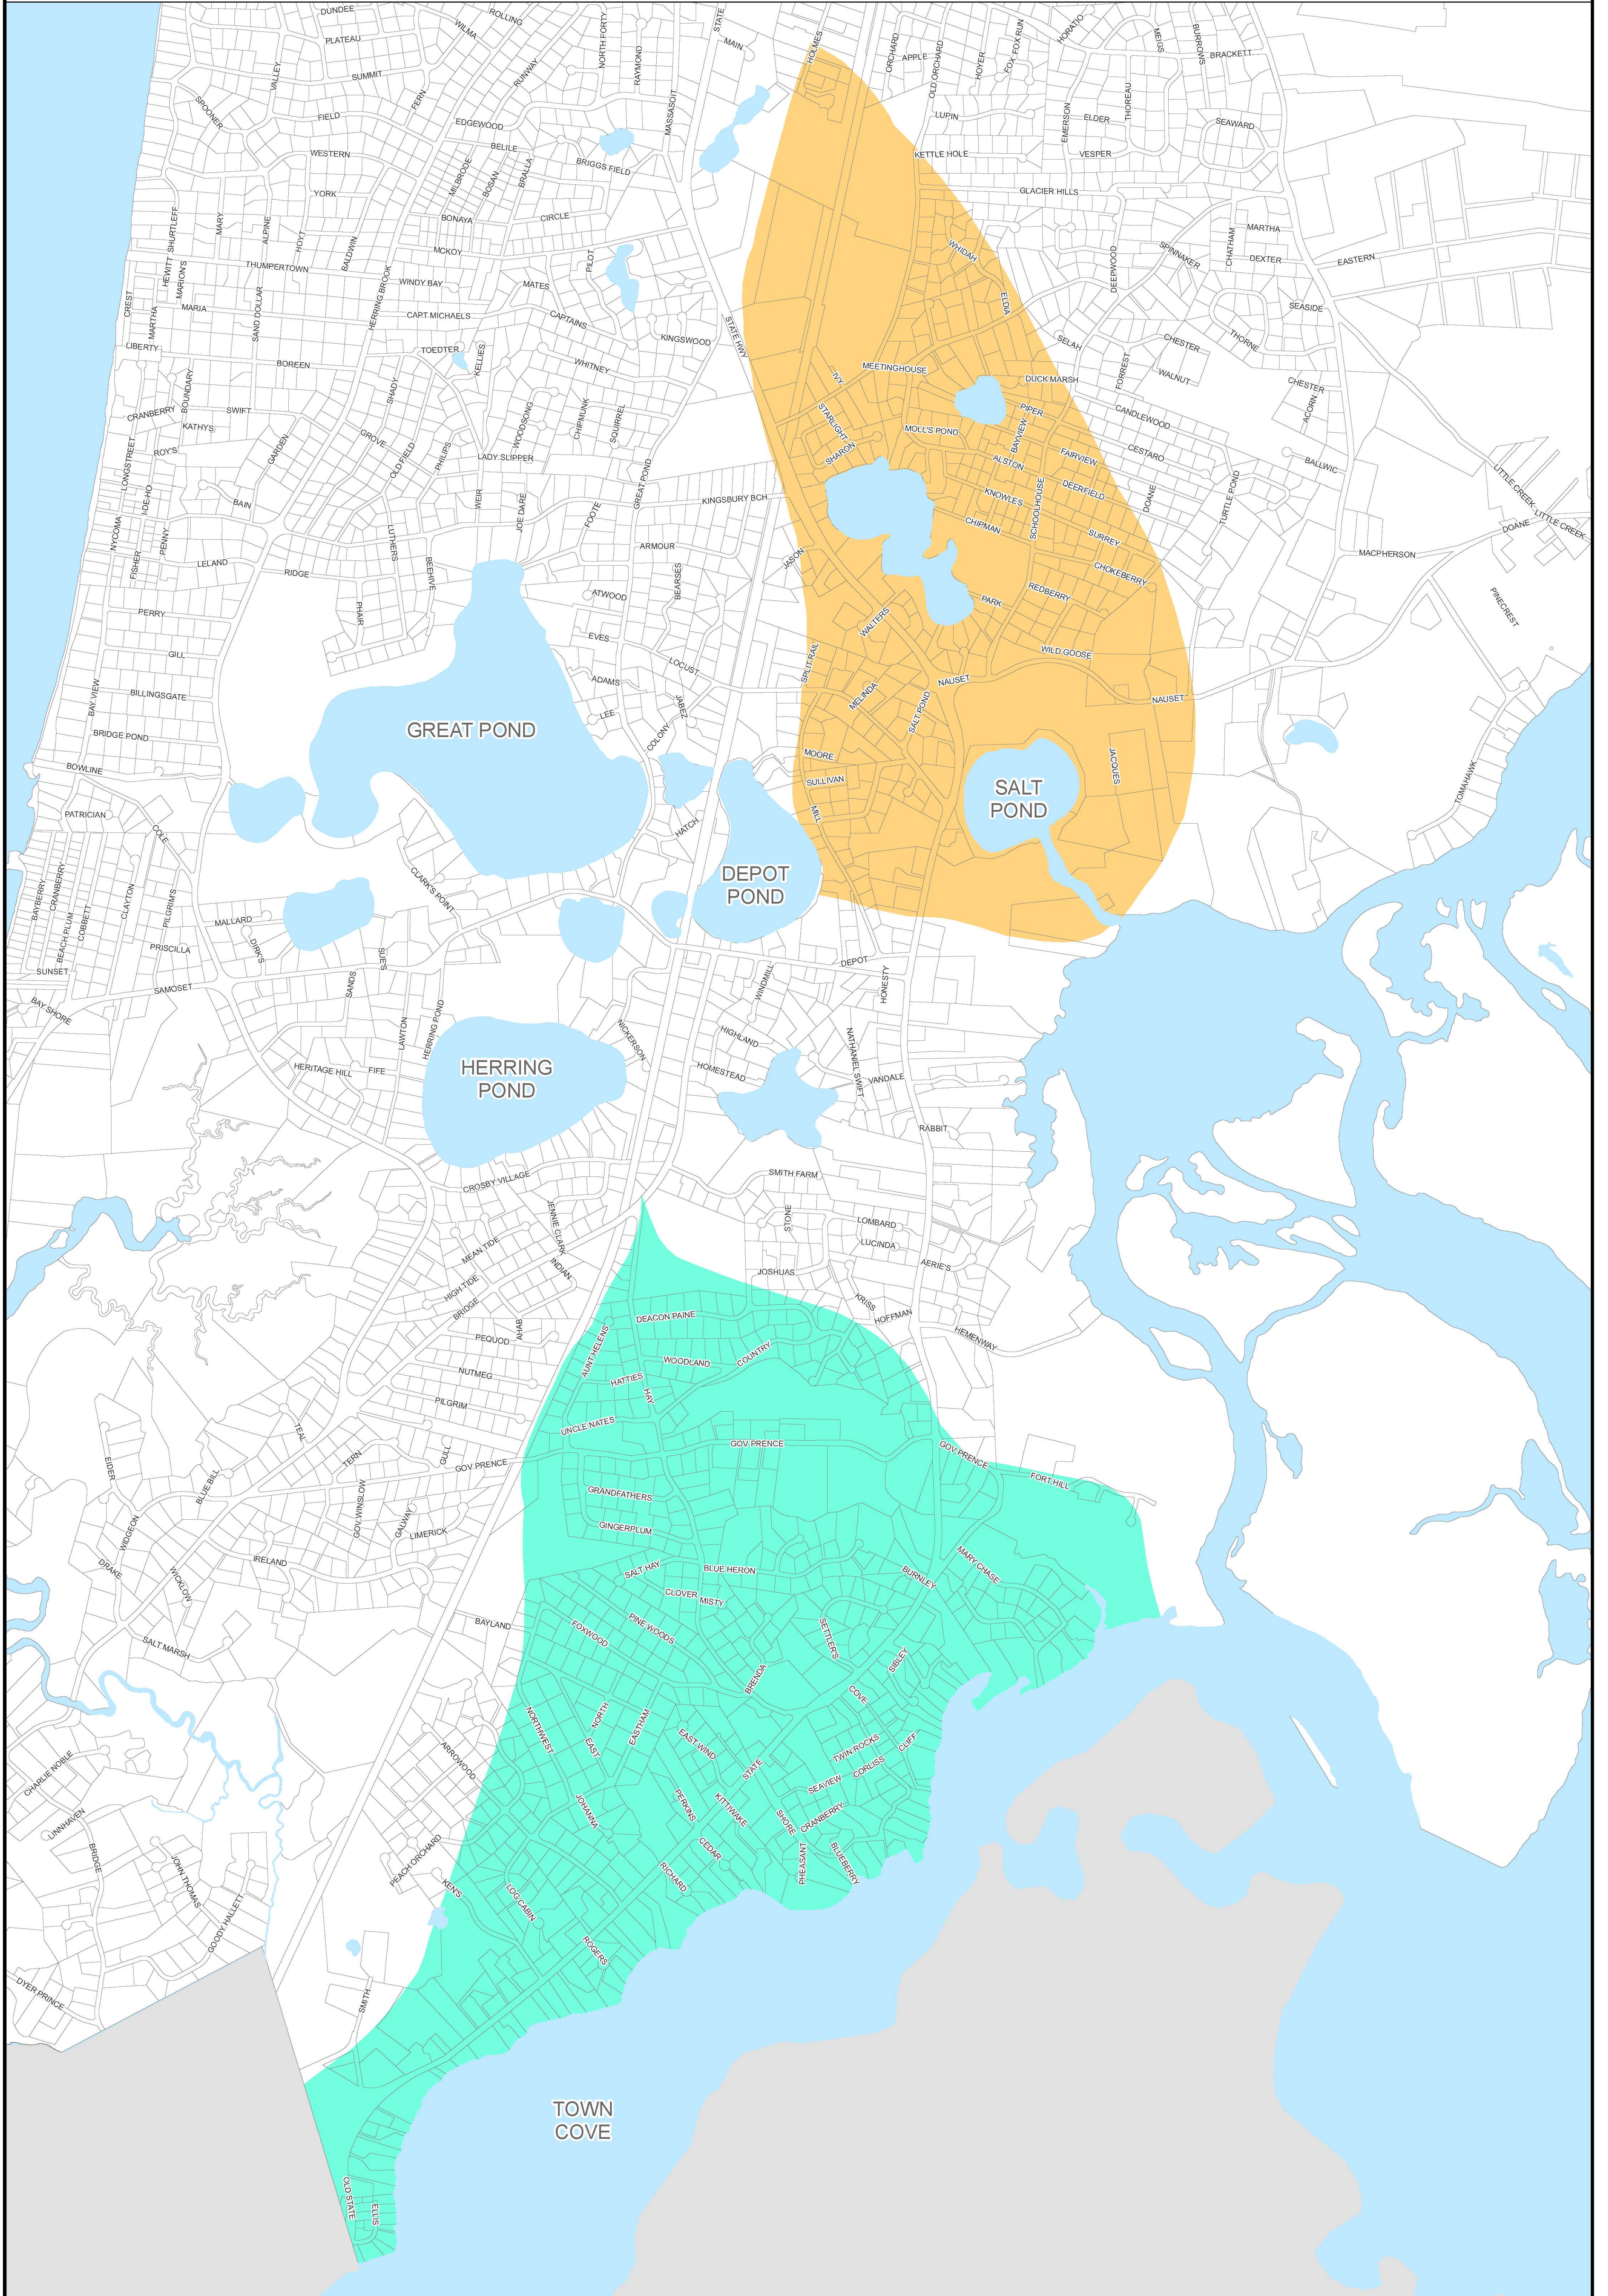

EASTHAM NAUSET HARBOR WATERSHEDS: SALT POND/NAUSET STREAM/MARY CHASE GAUGE/TOWN COVE

- SALT POND WATERSHED
- NAUSET STREAM/MARY CHASE GAUGE WATERSHED

0 0.25 0.5 1 Miles